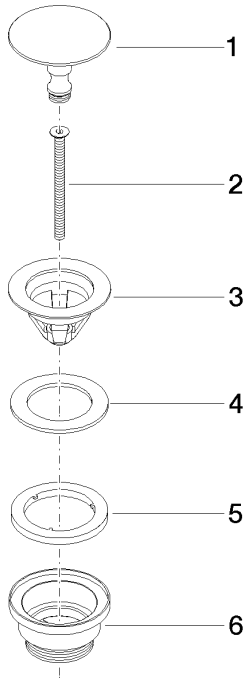

10 126 970

Fits: IMO, LULU, MADISON, MEM, TARA,
CL.1, LISSÉ, VAIA, META, CYO

	Platinum	10 126 970-08
	Chrome	10 126 970-00
	Brushed Platinum	10 126 970-06
	Durabress (23kt Gold)	10 126 970-09
	Dark Chrome	10 126 970-19
	Light Gold	10 126 970-26
	Brushed Light Gold	10 126 970-27
	Brushed Durabress (23kt Gold)	10 126 970-28
	Matte Black	10 126 970-33
	Brushed Bronze	10 126 970-42
	Brushed Champagne (22kt Gold)	10 126 970-46
	Champagne (22kt Gold)	10 126 970-47
	Brushed Chrome	10 126 970-93
	Brushed Dark Platinum	10 126 970-99

Basin Waste without press-closing 1 1/4" - Platinum

IMO

10 126 970

Only suitable for sinks without an overflow.

10 126 970

mm [inches]

10 126 970

Parts for other finishes can be found here: [Chrome](#)

Spare parts list

No.	Item Number	Name	Quantity used	Delivery time
1	09 31 20 097-08	plug	1	60
2	09 30 30 179 90	screw	1	2
3	09 11 01 038-08	cup	1	40
4	09 14 05 061 90	seal	1	2
5	09 14 03 153 90	seal	1	2
6	09 11 10 156-08	connection	1	60